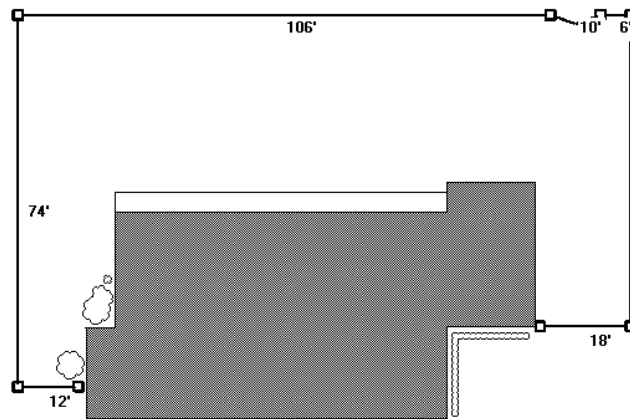

Hershal Dinglethorpe  
3278 N. Bigelow Ave  
Simi Valley, CA 93065

288' 72" high Double Scalloped with Puppy Pickets Fencing

- Stretch #1: 18' long, 1 sections 6' wide each, 74.5" O.C.
- Stretch #2: 62' long, 9 sections 6' wide each, 74.5" O.C.  
2 sections 3.75' wide, 48" O.C.
- Stretch #3: 6' long, 1 sections 6' wide each, 74.5" O.C.  
2 sections 5.625' wide, 69.5" O.C.
- Stretch #4: 106' long, 16 sections 6' wide each, 74.5" O.C.  
2 sections 4.75' wide, 60" O.C.
- Stretch #5: 74' long, 11 sections 6' wide each, 74.5" O.C.  
2 sections 3.75' wide, 48" O.C.
- Stretch #6: 12' long, 13 sections 6' wide each, 74.5" O.C.
- Gate #1: 5' wide, 2 ea.