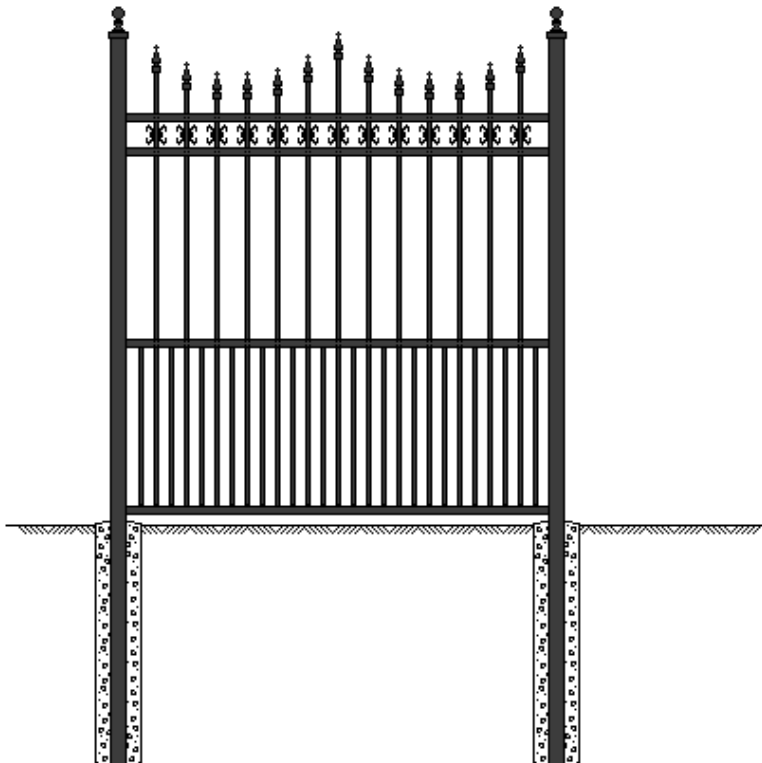

PACKING LIST, DRAWING & SKETCH

Hershal Dinglethorpe
 3278 N. Bigelow Ave
 Simi Valley, CA 93065

288' 72" high Double Scalloped with Puppy Pickets Fencing

QTY.	SOURCE #	ITEM
2	CUT-25215	2 1/2" X 2 1/2" X 110" SQUARE .083 TUBING END POST
42	CUT-25215	2 1/2" X 2 1/2" X 110" SQUARE .083 TUBING LINE POST
4	CUT-25215	2 1/2" X 2 1/2" X 110" SQUARE .083 TUBING CORNER POST
2	CUT-25223	2" X 2" X 110" SQUARE .120 TUBING END POST
2	26305	2" X 2" CAST BLACK BALL POST CAP /Ea.
48	26306	2 1/2" X 2 1/2" CAST BLACK BALL POST CAP /Ea.
41	SECTION	72" high X 72" wide Double Scalloped with Puppy Pickets ORNAMENTAL SECTION /Ea.
1	SECTION	72" high X 67" wide Double Scalloped with Puppy Pickets ORNAMENTAL SECTION /Ea.
2	SECTION	72" high X 60" wide Double Scalloped with Puppy Pickets ORNAMENTAL SECTION /Ea.
2	SECTION	72" high X 57.5" wide Double Scalloped with Puppy Pickets ORNAMENTAL SECTION /Ea.
4	SECTION	72" high X 45.5" wide Double Scalloped with Puppy Pickets ORNAMENTAL SECTION /Ea.
2	26606	72" high GATE KIT /Ea.
4	26506	TRU-CLOSE HINGE - SPRING LOADED (BLACK) PR. GATE HARDWARE /Ea.
1	26556	24" BLACK TRU-CLOSE LOCKING CANE BOLT GATE HARDWARE /Ea.

PACKING LIST, DRAWING & SKETCH

Hershal Dinglethorpe
3278 N. Bigelow Ave
Simi Valley, CA 93065