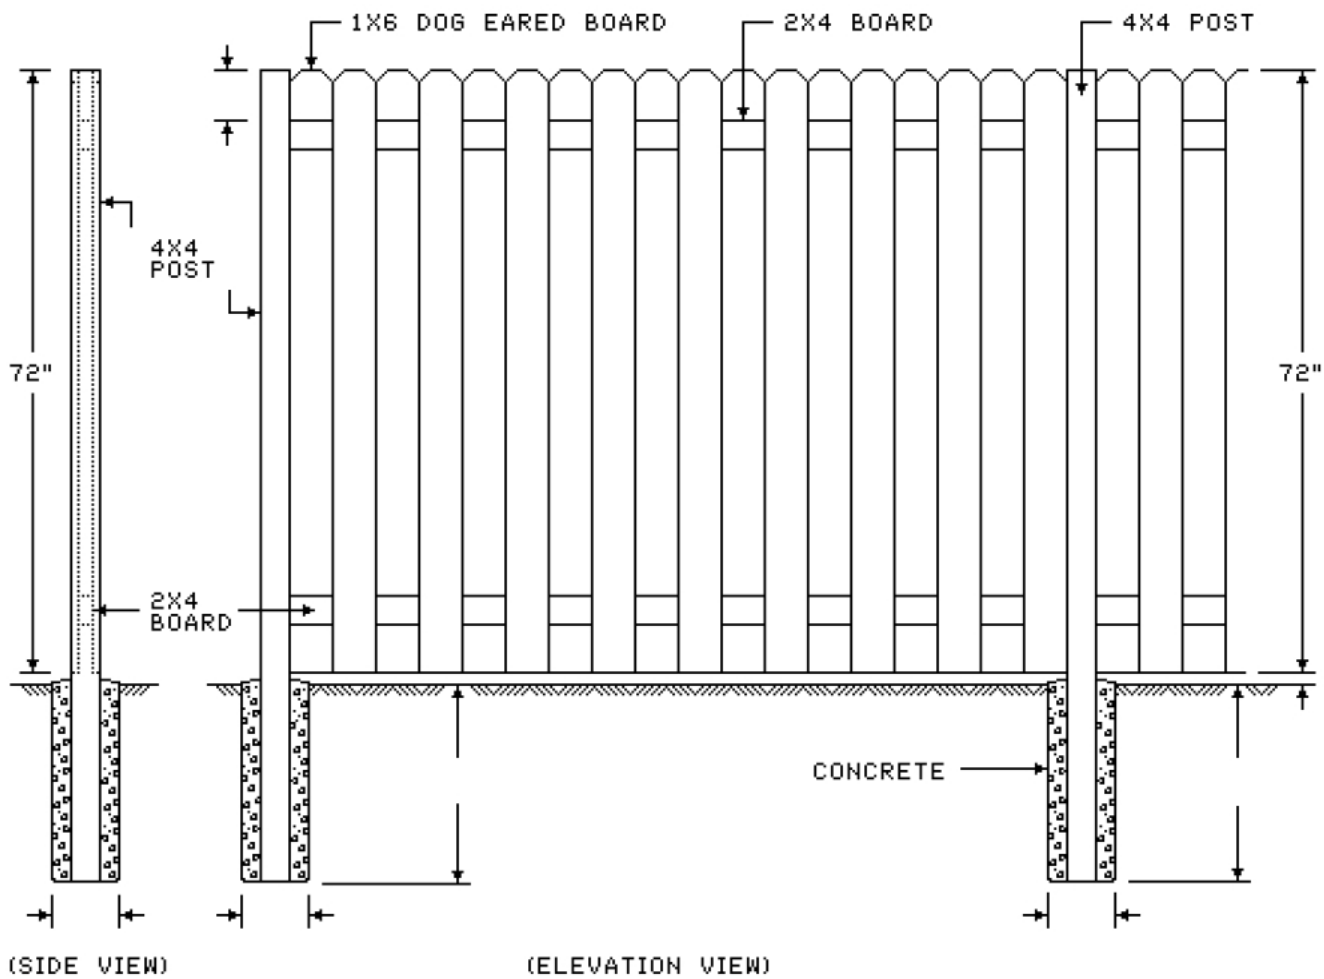

1X6 DOG EARED ALTERNATE BOARD FENCE

YOUR FENCE COMPANY
 0000 STREET ADDRESS
 CITY, STATE 00000
 (000) 000-0000

1X6 DOG EARED ALTERNATE BOARD FENCE
 (6' HIGH)

DRAWN BY: JMO 07/06/94

SCALE: NONE

PAGE:

REVISED: PJO 08/03/94