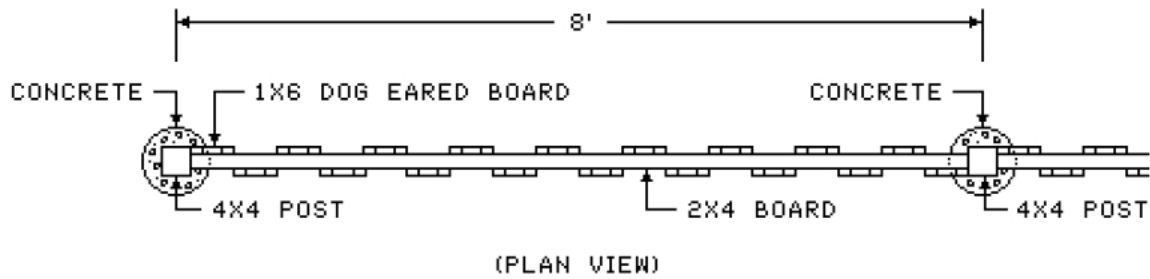

1X6 DOG EARED ALTERNATE BOARD FENCE

YOUR FENCE COMPANY
 0000 STREET ADDRESS
 CITY, STATE 00000
 (000) 000-0000

1X6 DOG EARED ALTERNATE BOARD FENCE
 (6' HIGH)

DRAWN BY: JMO 07/06/94

SCALE: NONE

PAGE:

REVISED: PJO 08/03/94